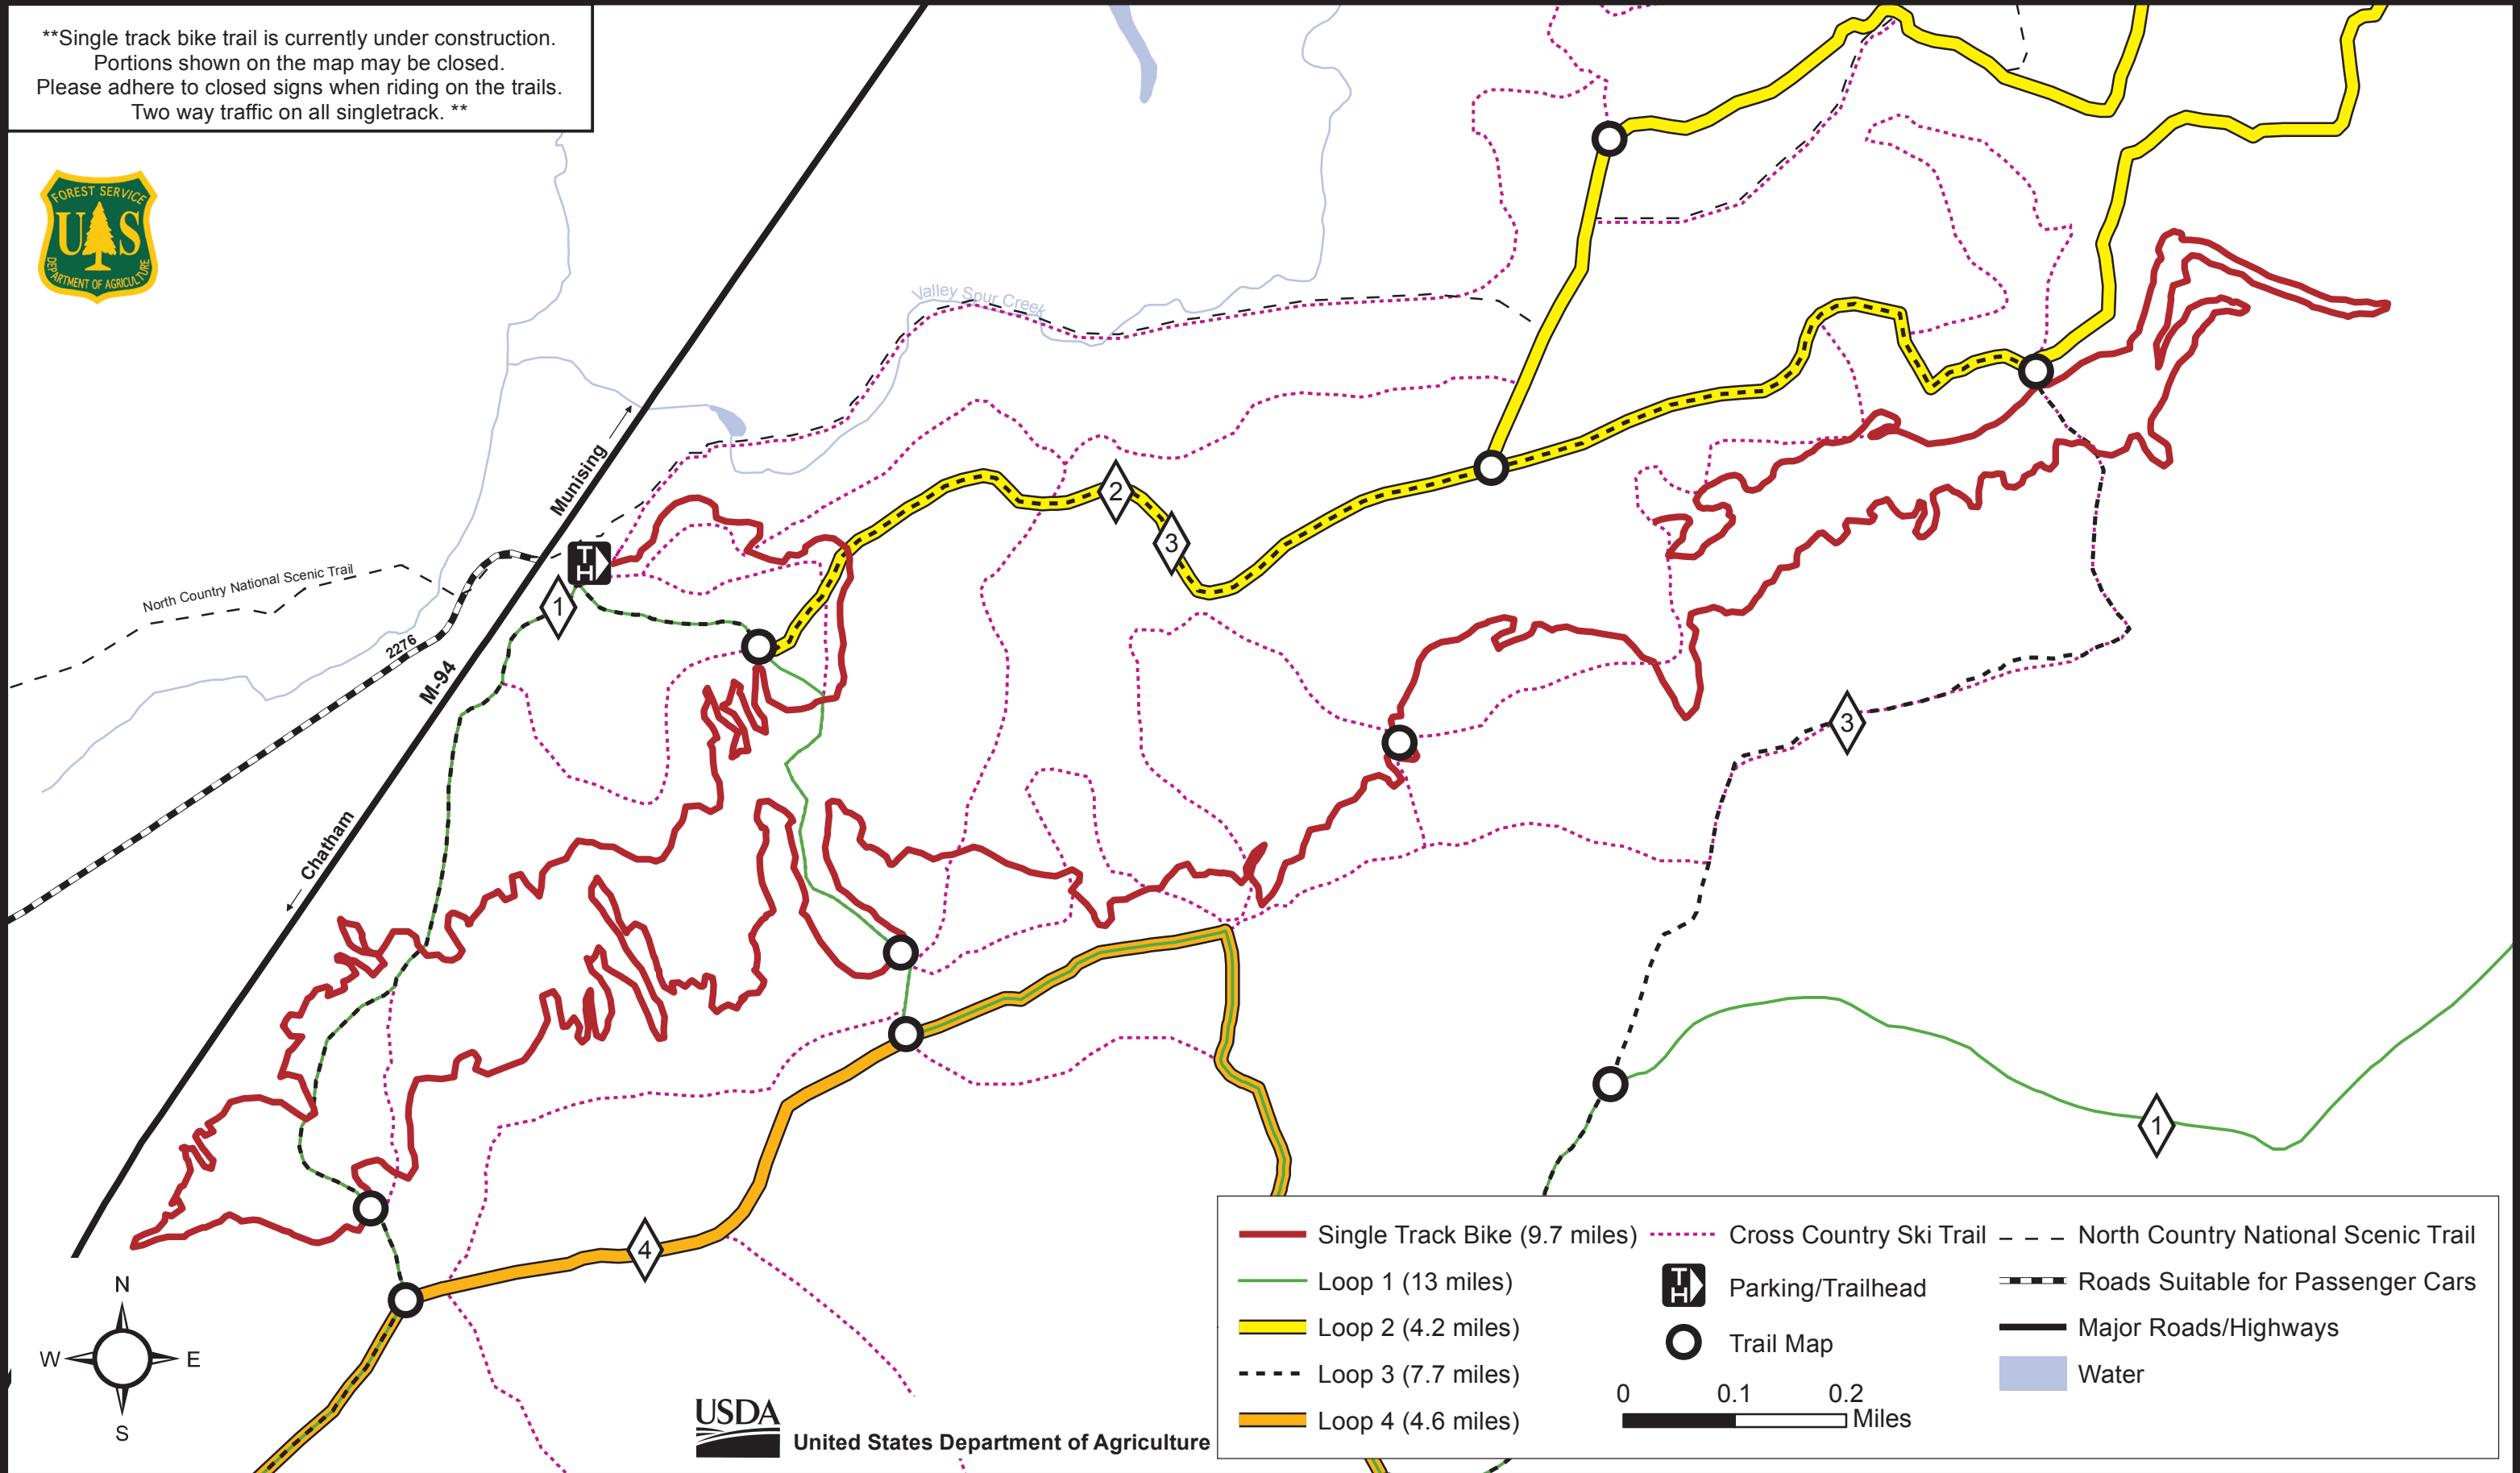

Valley Spur Single Track Mountain Biking Trail

**Single track bike trail is currently under construction.
Portions shown on the map may be closed.
Please adhere to closed signs when riding on the trails.
Two way traffic on all singletrack. **